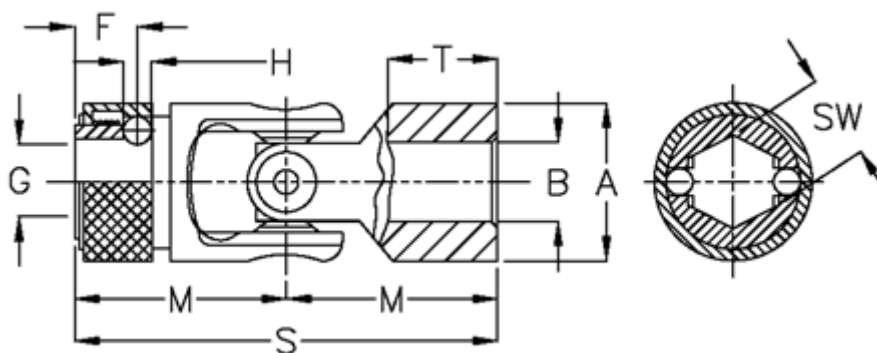

Data Sheet

Article number: 07663426

Description: Cross joint w/needle bearing
W/rapid change coupling, 0.663.426

Measures

A	= 63	sw = 30.00
B H7	= 30	T = 50
F	= 25.0	
G	= 28.0	
H	= 10.00	
M	= 83	
MD max N m	= 250	
s	= 166	